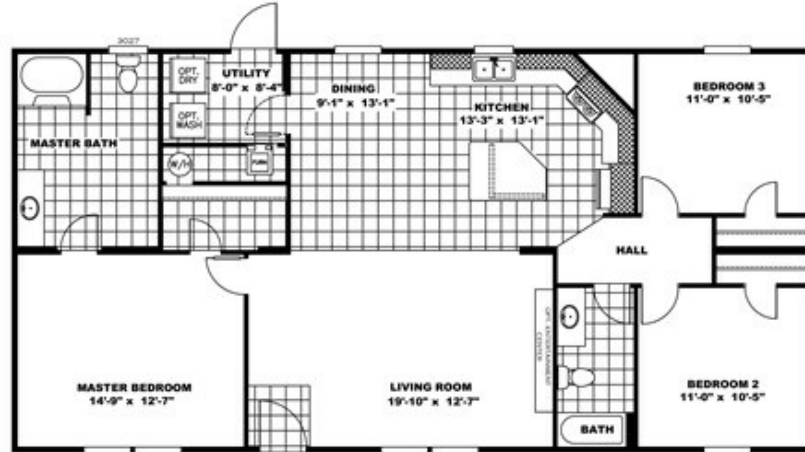

# THE TRADITION 52

**THE TRADITION 52** Floor plan number: CAP030967TNAB  
**3 beds • 2 baths • 1456 sq.ft. • 28' width • 52' depth**

Our home building facilities invest in continuous product and process improvements. Plans, dimensions, features, materials, specifications and availability are subject to change without notice or obligation. Renderings and floor plans are representative likenesses of our homes and may differ from the actual homes. We invite you to tour a Home Center near you and inspect the highest value in quality housing available or call (256) 820-0510 to speak with a Home Consultant. Copyright 2017, CMH. All rights reserved.