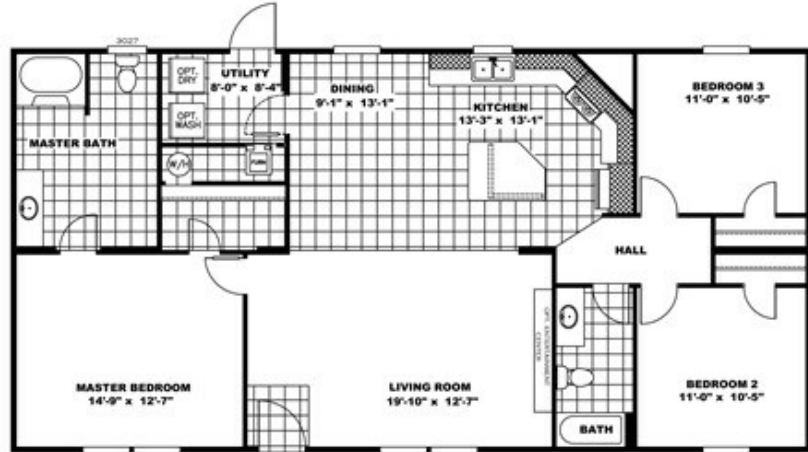

THE TRADITION 52

THE TRADITION 52 Floor plan number: CAP031488TNAB
3 beds • 2 baths • 1456 sq.ft. • 28' width • 52' depth

Our home building facilities invest in continuous product and process improvements. Plans, dimensions, features, materials, specifications and availability are subject to change without notice or obligation. Renderings and floor plans are representative likenesses of our homes and may differ from the actual homes. We invite you to tour a Home Center near you and inspect the highest value in quality housing available or call (256) 820-0510 to speak with a Home Consultant. Copyright 2017, CMH. All rights reserved.