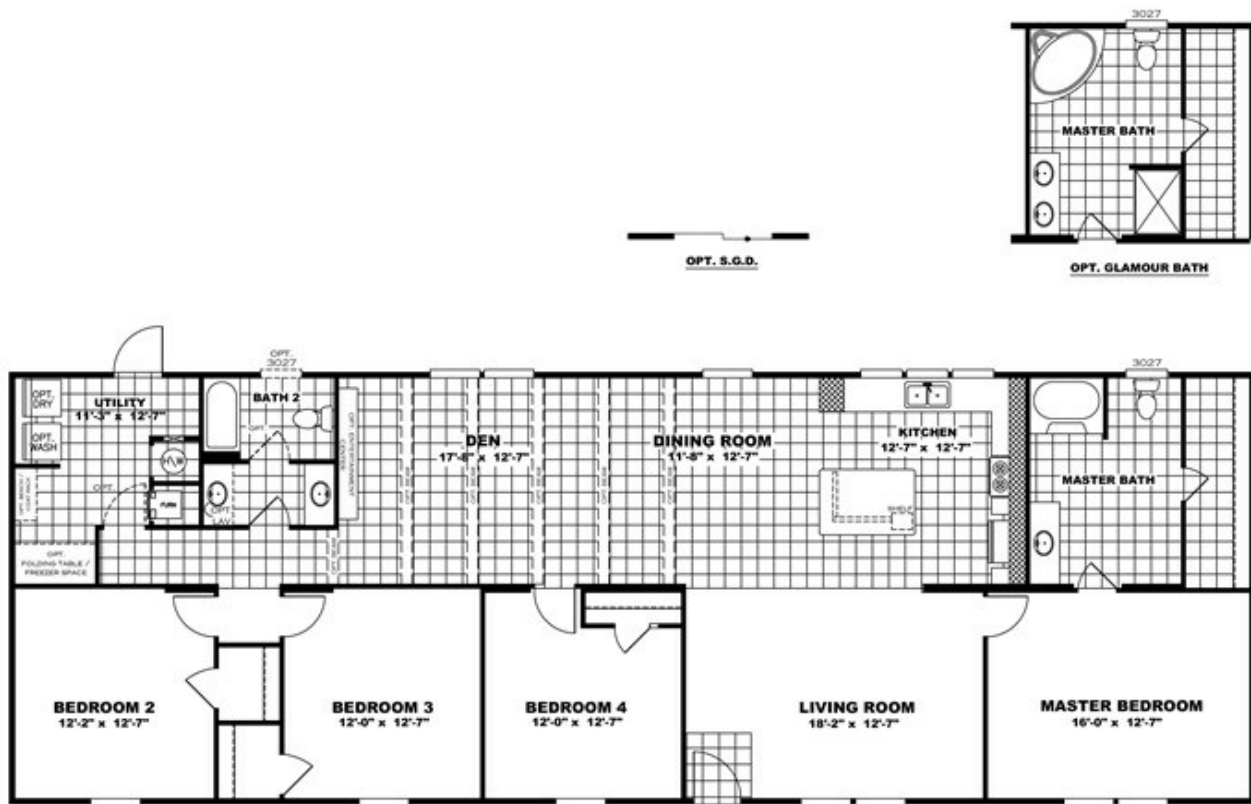

# THE TRADITION 76B

**THE TRADITION 76B** Floor plan number: CAP031715TNAB

**4 beds • 2 baths • 2128 sq.ft. • 28' width • 76' depth**

Our home building facilities invest in continuous product and process improvements. Plans, dimensions, features, materials, specifications and availability are subject to change without notice or obligation. Renderings and floor plans are representative likenesses of our homes and may differ from the actual homes. We invite you to tour a Home Center near you and inspect the highest value in quality housing available or call (256) 820-0510 to speak with a Home Consultant. Copyright 2017, CMH. All rights reserved.