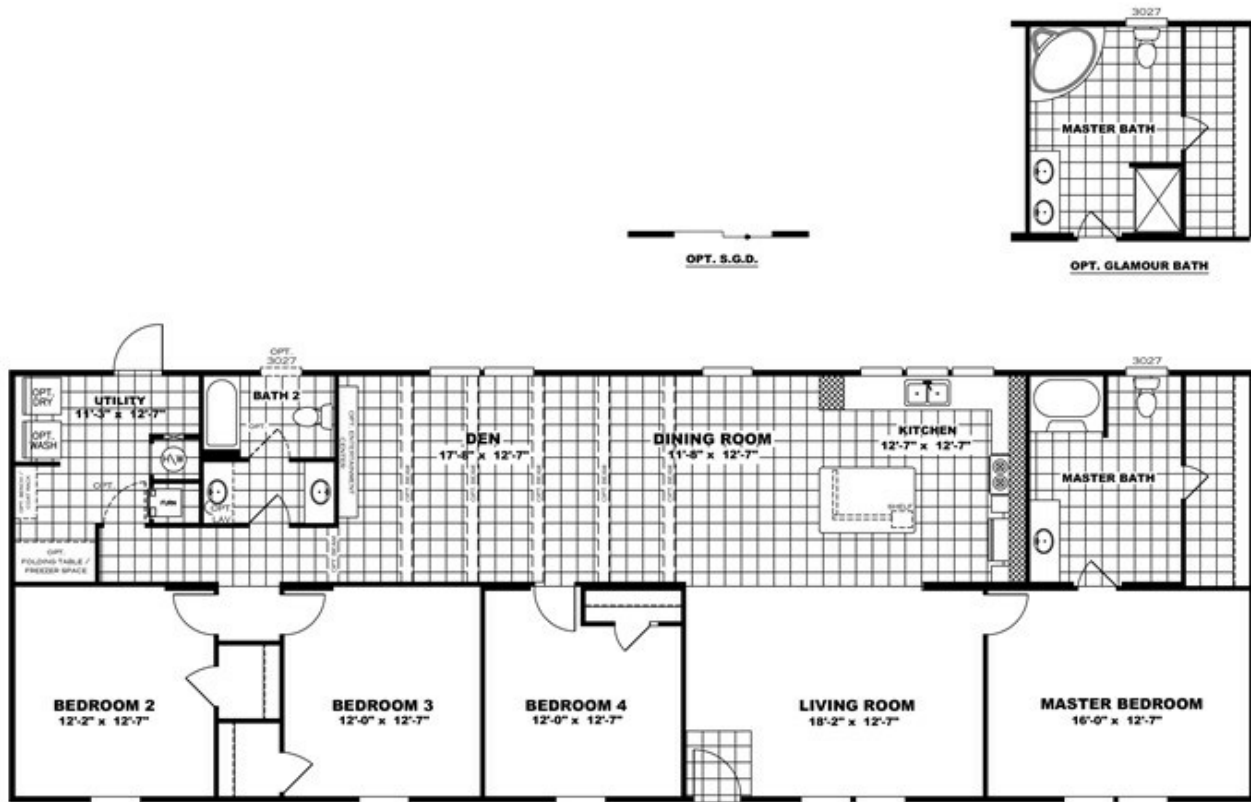

THE TRADITION 76B

THE TRADITION 76B

Floor plan number: CAP031715TNAB

4 beds • 2 baths • 2128 sq.ft. • 28' width • 76' depth

Our home building facilities invest in continuous product and process improvements. Plans, dimensions, features, materials, specifications and availability are subject to change without notice or obligation. Renderings and floor plans are representative likenesses of our homes and may differ from the actual homes. We invite you to tour a Home Center near you and inspect the highest value in quality housing available or call (256) 820-0510 to speak with a Home Consultant. Copyright 2017, CMH. All rights reserved.