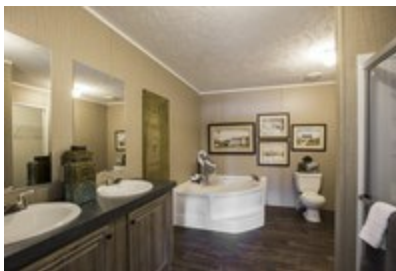

# THE TRADITION 76B

**THE TRADITION 76B** Floor plan number: CAP031715TNAB

**4 beds • 2 baths • 2128 sq.ft. • 28' width • 76' depth**

Our home building facilities invest in continuous product and process improvements. Plans, dimensions, features, materials, specifications and availability are subject to change without notice or obligation. Renderings and floor plans are representative likenesses of our homes and may differ from the actual homes. We invite you to tour a Home Center near you and inspect the highest value in quality housing available or call (256) 820-0510 to speak with a Home Consultant. Copyright 2017, CMH. All rights reserved.