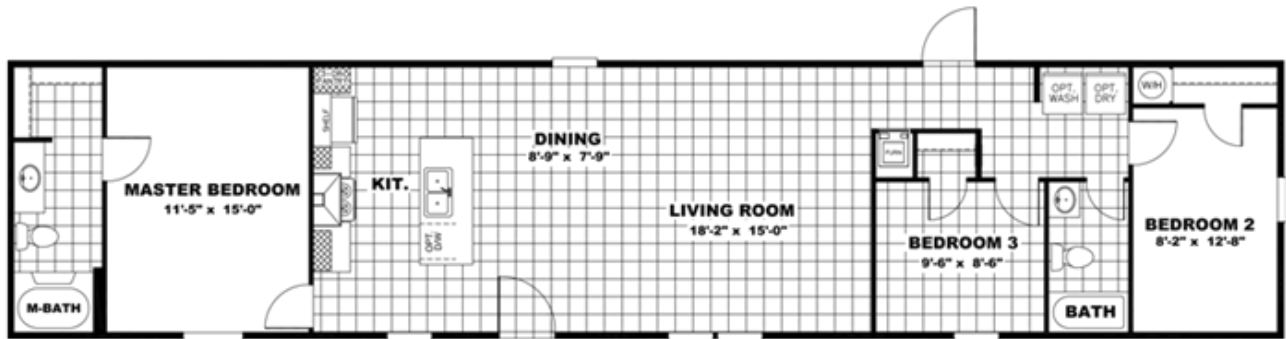

# THE BREEZE

**THE BREEZE** Floor plan number: RUS072881AL

**3 beds • 2 baths • 1152 sq.ft. • 16' width • 72' depth**

Our home building facilities invest in continuous product and process improvements. Plans, dimensions, features, materials, specifications and availability are subject to change without notice or obligation. Renderings and floor plans are representative likenesses of our homes and may differ from the actual homes. We invite you to tour a Home Center near you and inspect the highest value in quality housing available or call (256) 820-0510 to speak with a Home Consultant. Copyright 2017, CMH. All rights reserved.