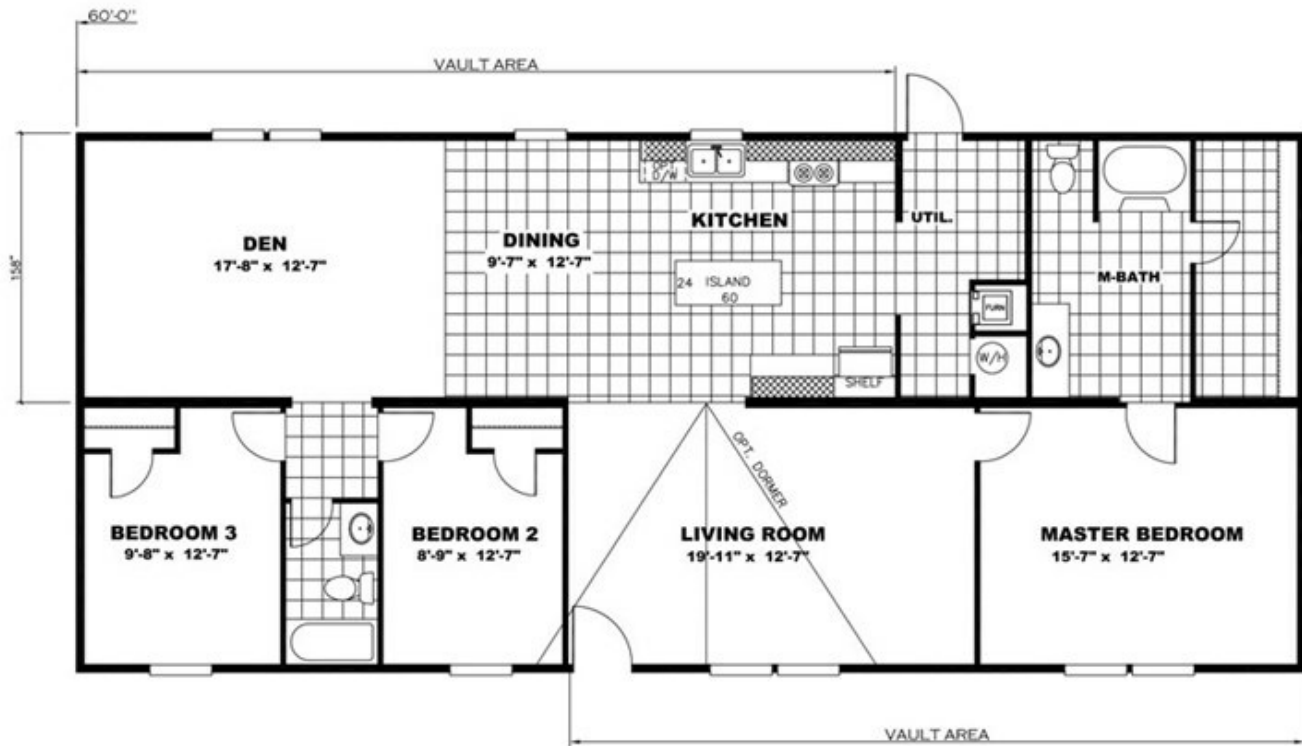

JUBILATION

JUBILATION Floor plan number: SA4074303ALAB

3 beds • 2 baths • 1680 sq.ft. • 28' width • 60' depth

Our home building facilities invest in continuous product and process improvements. Plans, dimensions, features, materials, specifications and availability are subject to change without notice or obligation. Renderings and floor plans are representative likenesses of our homes and may differ from the actual homes. We invite you to tour a Home Center near you and inspect the highest value in quality housing available or call (256) 820-0510 to speak with a Home Consultant. Copyright 2017, CMH. All rights reserved.