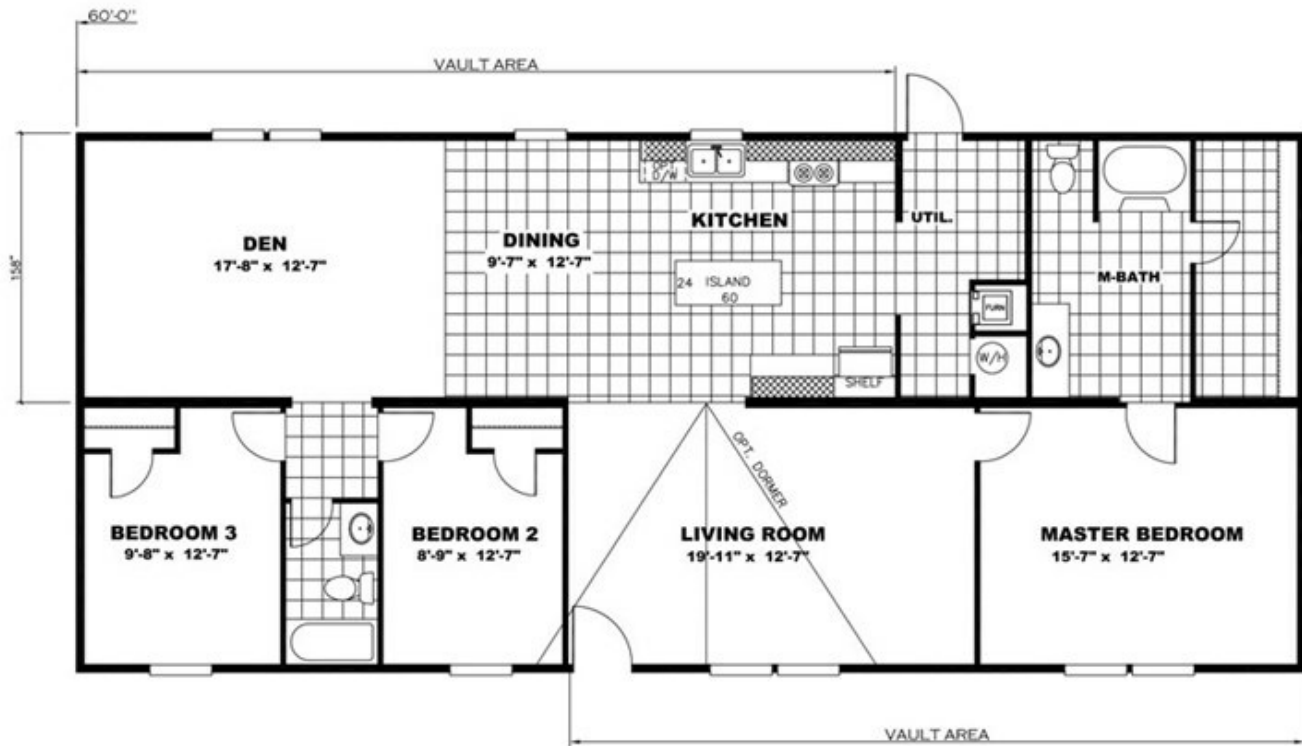

JUBILATION

JUBILATION Floor plan number: SA4074367ALAB

3 beds • 2 baths • 1680 sq.ft. • 28' width • 60' depth

Our home building facilities invest in continuous product and process improvements. Plans, dimensions, features, materials, specifications and availability are subject to change without notice or obligation. Renderings and floor plans are representative likenesses of our homes and may differ from the actual homes. We invite you to tour a Home Center near you and inspect the highest value in quality housing available or call (256) 820-0510 to speak with a Home Consultant. Copyright 2017, CMH. All rights reserved.