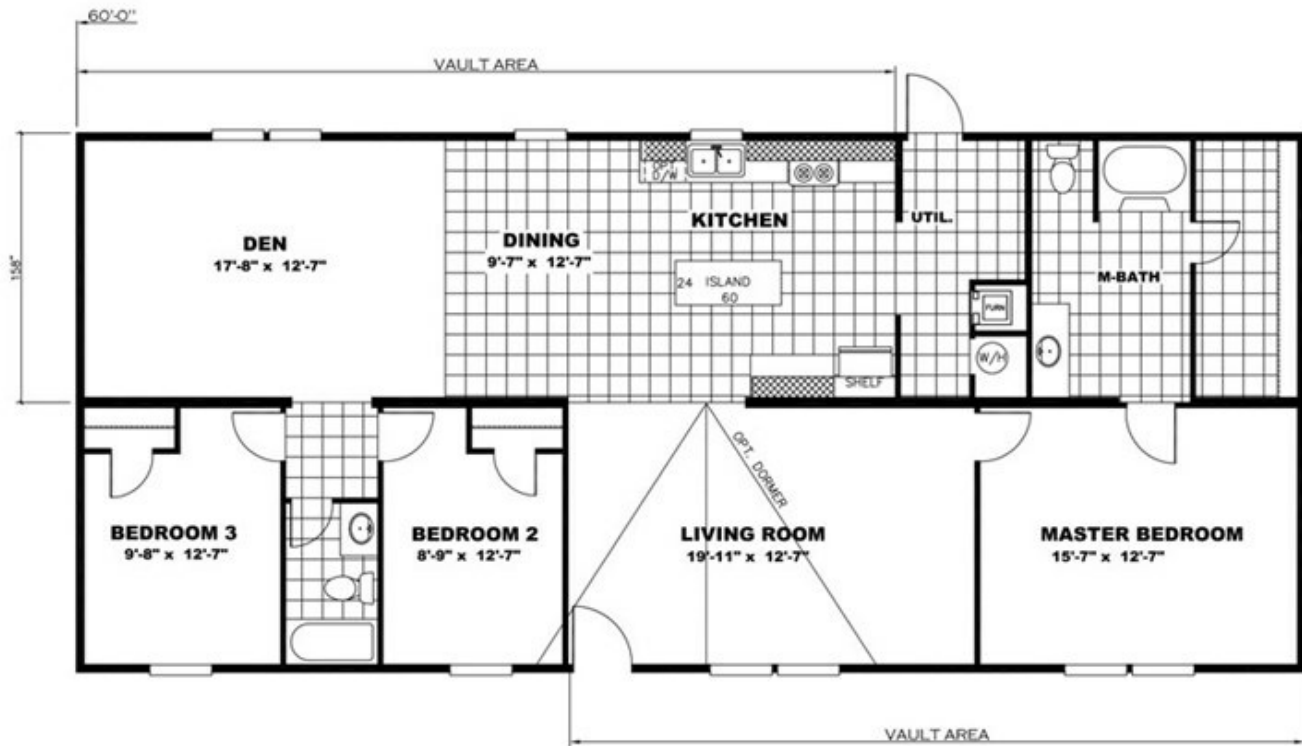

JUBILATION

JUBILATION Floor plan number: SA4074568ALAB

3 beds • 2 baths • 1680 sq.ft. • 28' width • 60' depth

Our home building facilities invest in continuous product and process improvements. Plans, dimensions, features, materials, specifications and availability are subject to change without notice or obligation. Renderings and floor plans are representative likenesses of our homes and may differ from the actual homes. We invite you to tour a Home Center near you and inspect the highest value in quality housing available or call (256) 820-0510 to speak with a Home Consultant. Copyright 2017, CMH. All rights reserved.