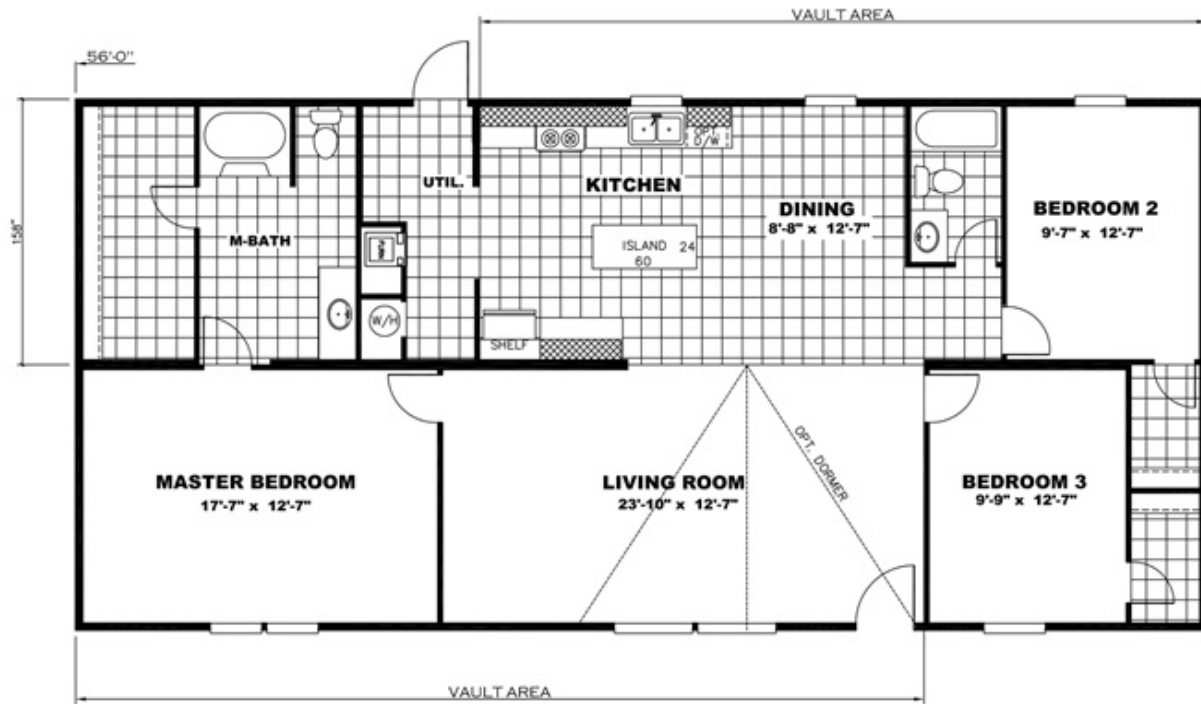

THRILL

THRILL Floor plan number: SA4074824ALAB

3 beds • 2 baths • 1568 sq.ft. • 28' width • 56' depth

Our home building facilities invest in continuous product and process improvements. Plans, dimensions, features, materials, specifications and availability are subject to change without notice or obligation. Renderings and floor plans are representative likenesses of our homes and may differ from the actual homes. We invite you to tour a Home Center near you and inspect the highest value in quality housing available or call (256) 820-0510 to speak with a Home Consultant. Copyright 2017, CMH. All rights reserved.