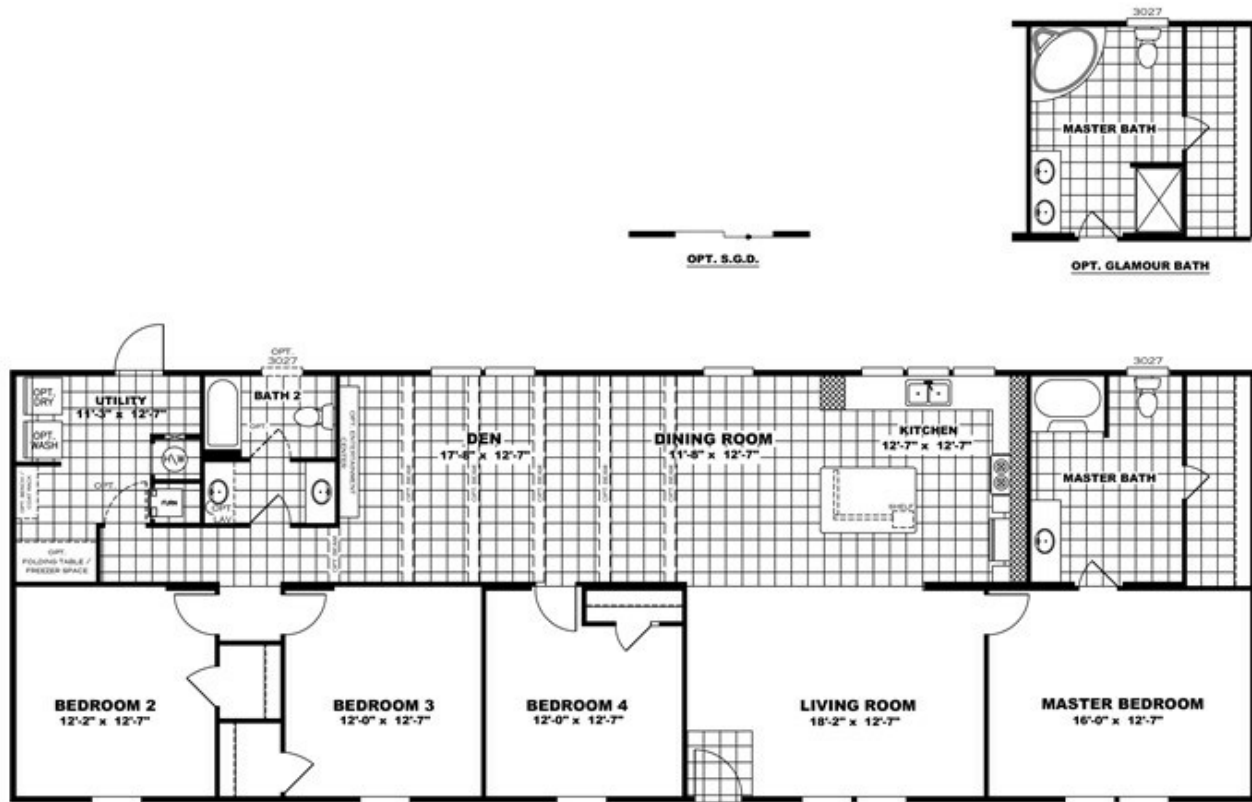

THE TRADITION 76B

THE TRADITION 76B Floor plan number: CAP031831TNAB

4 beds • 2 baths • 2128 sq.ft. • 28' width • 76' depth

Our home building facilities invest in continuous product and process improvements. Plans, dimensions, features, materials, specifications and availability are subject to change without notice or obligation. Renderings and floor plans are representative likenesses of our homes and may differ from the actual homes. We invite you to tour a Home Center near you and inspect the highest value in quality housing available or call (256) 820-0510 to speak with a Home Consultant. Copyright 2017, CMH. All rights reserved.