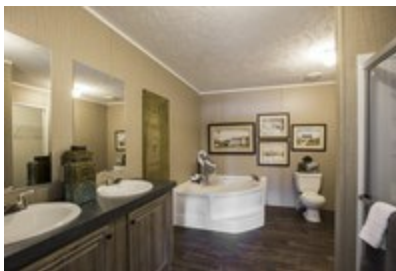

THE TRADITION 76B

THE TRADITION 76B Floor plan number: CAP031831TNAB

4 beds • 2 baths • 2128 sq.ft. • 28' width • 76' depth

Our home building facilities invest in continuous product and process improvements. Plans, dimensions, features, materials, specifications and availability are subject to change without notice or obligation. Renderings and floor plans are representative likenesses of our homes and may differ from the actual homes. We invite you to tour a Home Center near you and inspect the highest value in quality housing available or call (256) 820-0510 to speak with a Home Consultant. Copyright 2017, CMH. All rights reserved.