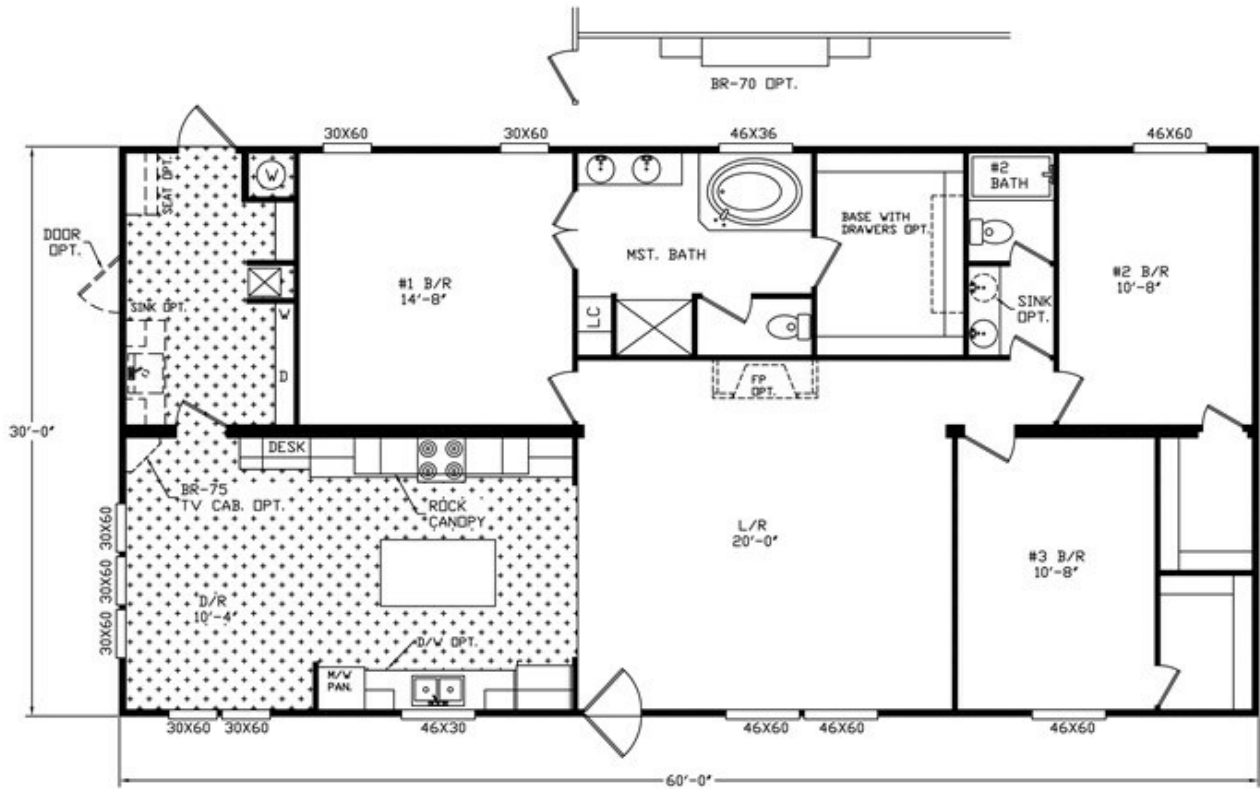

RWR-3822

**RWR-3822** Model number: 47RWR32603AH18

**3 beds • 2 baths • 1680 sq.ft. • 28' width • 60' depth**

Our home building facilities invest in continuous product and process improvements. Plans, dimensions, features, materials, specifications and availability are subject to change without notice or obligation. Renderings and floor plans are representative likenesses of our homes and may differ from the actual homes. We invite you to tour a Home Center near you and inspect the highest value in quality housing available or call (256) 820-0510 to speak with a Home Consultant. Copyright 2017, CMH. All rights reserved.